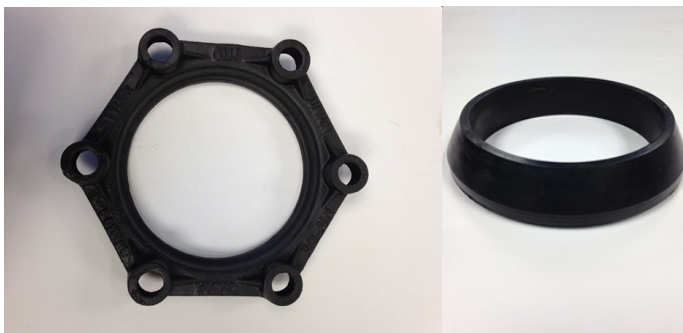

Accessories DEMO

Gland Kit for:

(We need two gland kits of 4" for the 4" elbow MJ)

Ductil iron 4" elbow mechanical joint

Gland Kit for:

(We need two gland kits: one kit of 6" and one kit of 8" for the cast iron reducer 8" to 6" MJ)

**Cast iron reducer MJ
8" to 6" (MJ = Mechanical Join)**