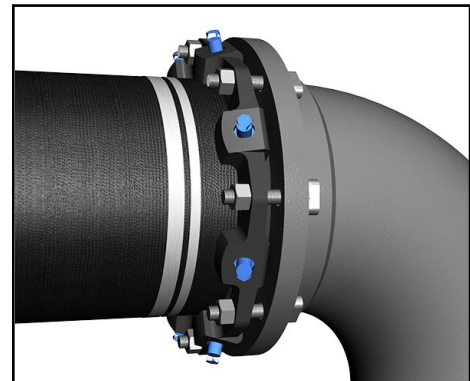

Accessories DEMO

Mega Lugs:

Red color for PVC

For restraining plain end PVC pipe at mechanical joint fittings and appurtenances

Mega Lugs:

Black color for Iron

For use on all classes of ductile iron pipe practically any application including valves, hydrants and pipe.

Pictures from: <https://ebaa.com/products/pvc>